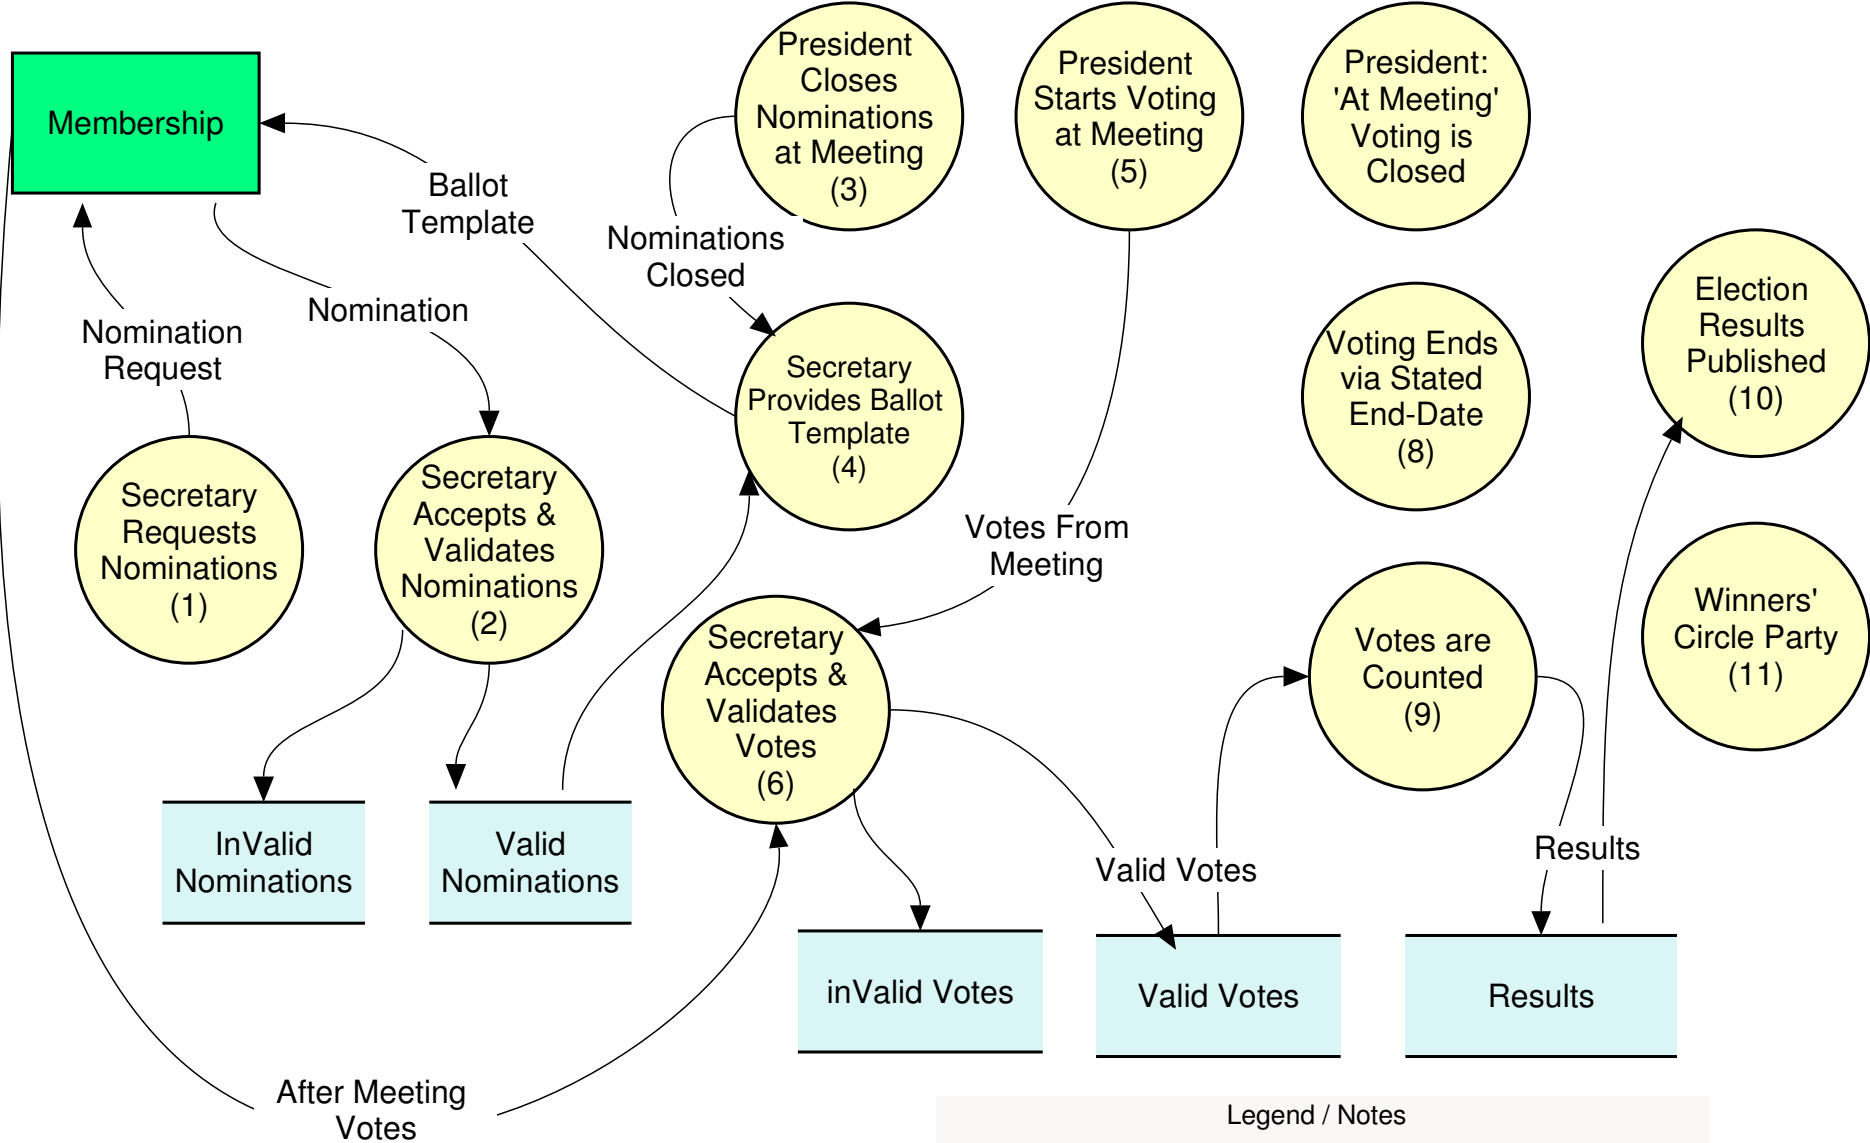

GSDA Officer Election Process

Legend / Notes

- o Circles YELLOW indicate Processes(Tasks) to be performed
- o Rectangle GREEN is an Entity (People) affecting the process
- o Unsided Rectangle BLUE indicates information storage
- o Curved BLACK lines indicate information moving